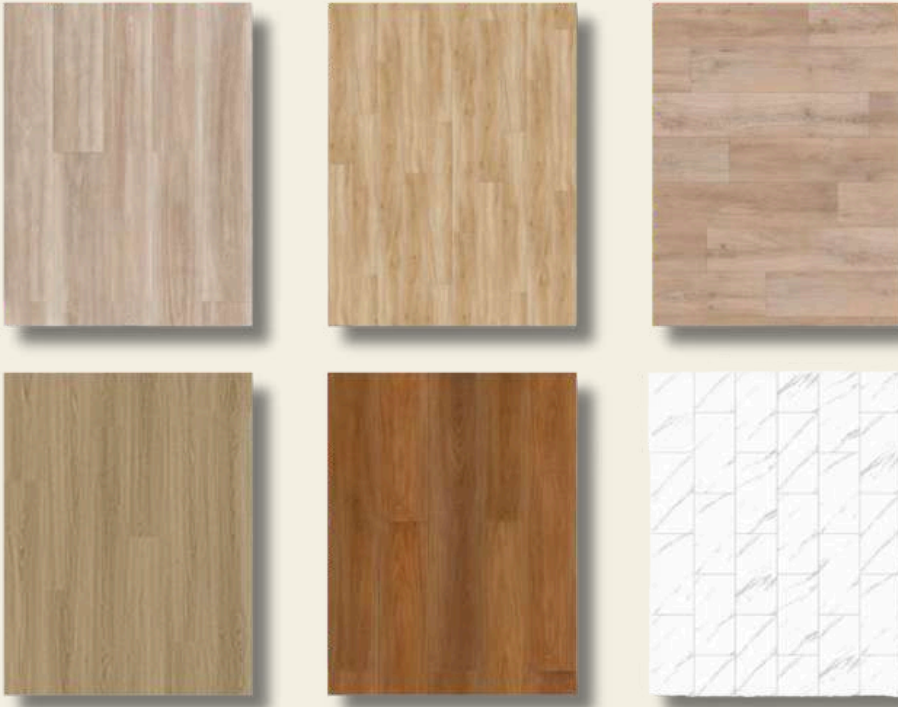

FLOORING

- Tiling (see above)
- SPC (Stone Plastic Composite)
  - A rigid, multi-layered flooring plank that is 100% waterproof and highly durable
- WPC (Wood Plastic Composite) for exterior

SPC Flooring

Thickness: 3.5mm, 4mm, 5mm, 5.5mm, 6mm.