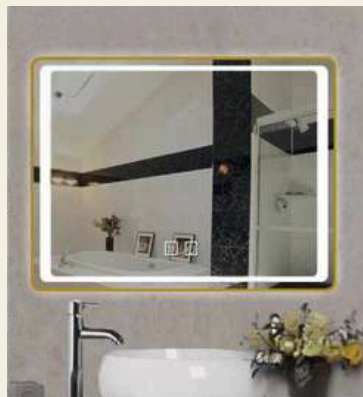

## BATHROOM

---

- Vanity / Bathroom Cabinet
  - Sizes: Available in various widths, including 800mm, 900mm, 1000mm, and 1200mm.
  - Material: Options include Solid Wood Paint-free and Solid Wood Multi-layer.
- Mirror
  - Smart Mirror Functions.
  - LED Options.
- Shower Head & Column Sets
  - Concealed shower sets.
  - Exposed shower column sets.
  - Finishes: Chrome, Brush Nickel, Black, and Gold.

## SHOWER SET

Conclead Shower Set

Shower Columns Set

## SHOWER ROOM

L-shaped, Curved, Diamond-shape, Square, T-shaped

## VANITY