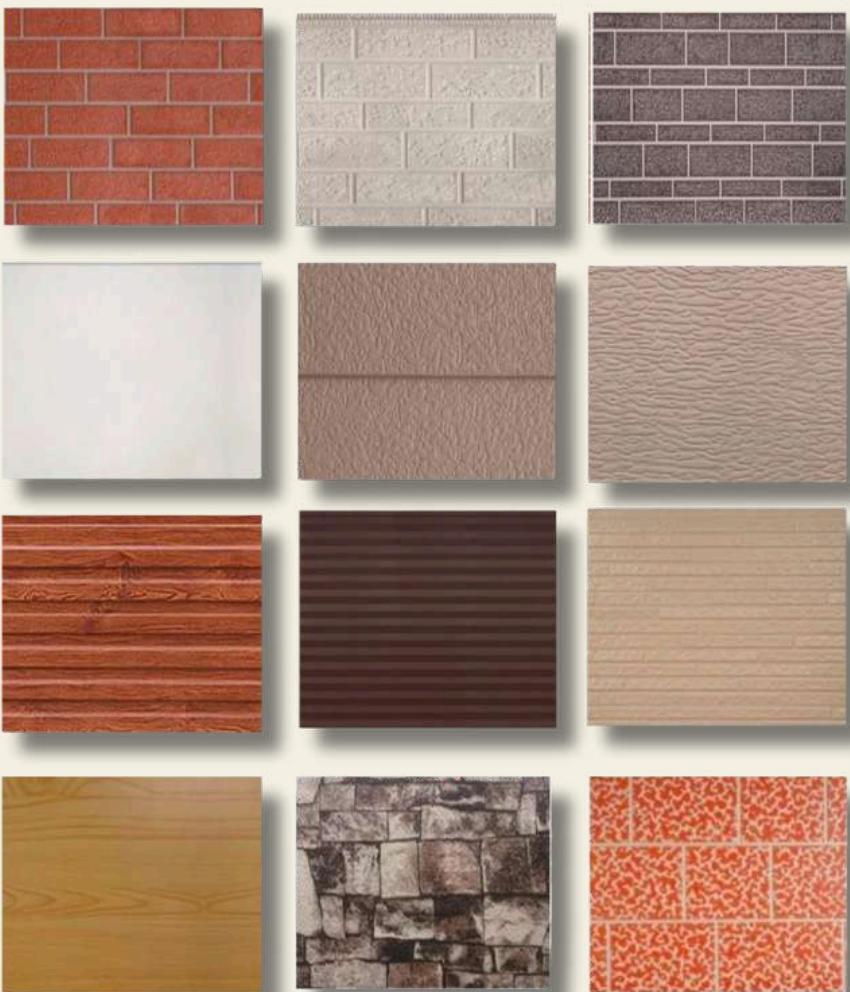

EXTERIOR WALLS

- AAC Board (Autoclaved Aerated Concrete)
  - A lightweight, solid panel system that, when rendered, provides a masonry-style finish.
  - Thickness: 50mm, 75mm, 100mm
- Plank Cladding
  - A versatile fibre cement siding that can be used to create a classic weatherboard or a modern panel look.
- Metal Carved Board
  - A lightweight, easy-to-install insulated panel with a decorative metal face.
- WPC Wall Panel (Wood-Plastic Composite)
  - A composite cladding material designed to provide the look of natural wood with enhanced durability and lower maintenance.

Metal Carved Board

Thickness: 16mm
Width: 383mm