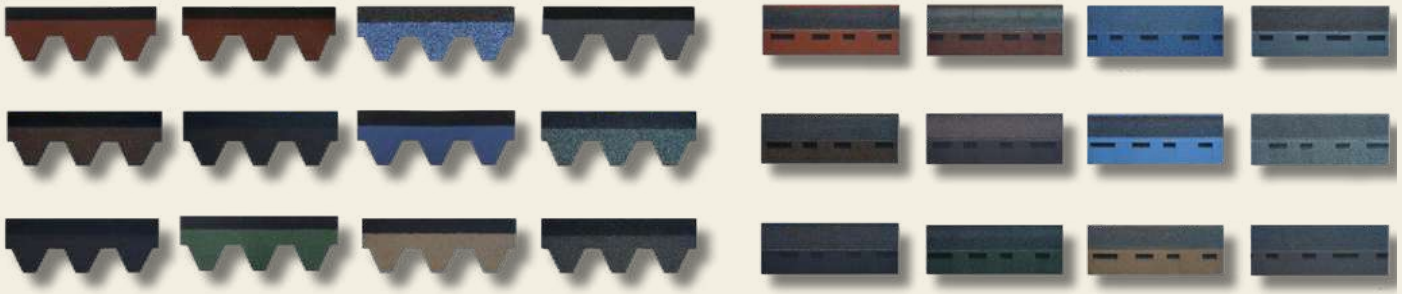

## WINDOWS & SLIDING DOORS

Aluminium Alloy Frame, range of spans available (small [2m] to large [6m +])

Double Glazed

## ROOFING

- Coloured Asphalt Shingles
  - Flexible shingles made from asphalt and fiberglass, with a granule-coated top surface for colour and UV protection.
- Coloured Stone Tiles Roof
  - Pressed metal tiles coated with stone granules, providing a durable, textured, and weather-resistant surface.
- Corrugated Color Steel Sheet
  - A durable, low-maintenance, and modern roofing option available as either single-layer sheets or pre-insulated panels.