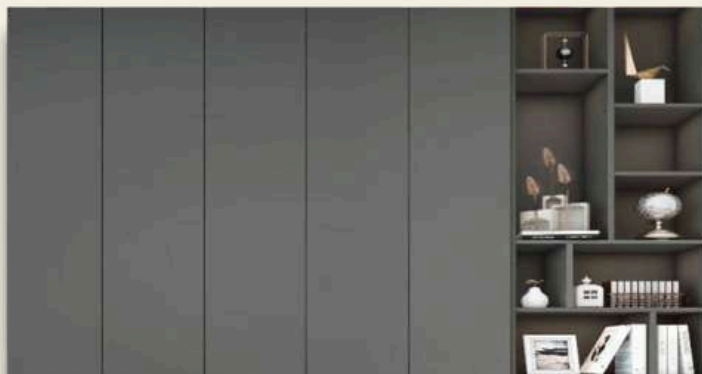

## CABINETS

---

Molandi Grey, Molandi Rock, Diamond White, Jazz White, Geometric Space (brushed), and Grey Oak.

Diamond Finish, Smoked Finish, Brushed Finish, and Solidwood Finish.