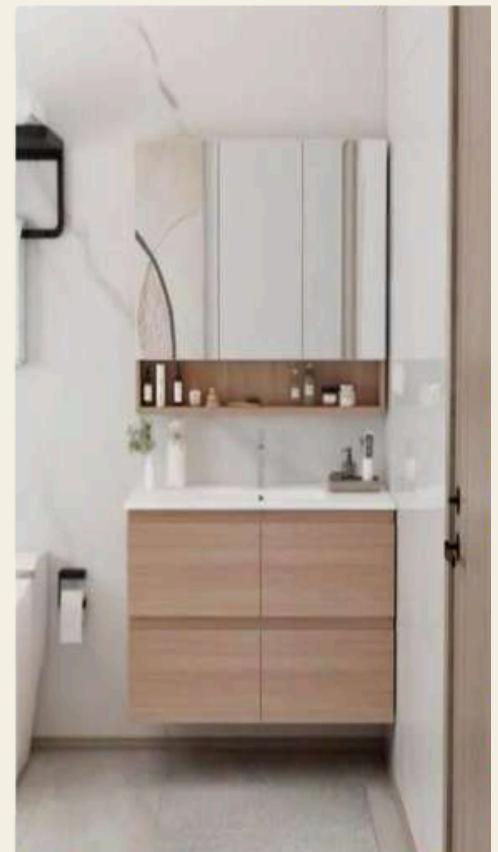

## BATHROOM

---

- Vanity / Bathroom Cabinet
  - Sizes: Available in various widths, including 800mm, 900mm, 1000mm, and 1200mm.
  - Material: Options include Solid Wood Paint-free and Solid Wood Multi-layer.
- Mirror
  - Smart Mirror Functions.
  - LED Options.
- Shower Head & Column Sets
  - Concealed shower sets.
  - Exposed shower column sets.
  - Finishes: Chrome, Brush Nickel, Black, and Gold.

## SHOWER SET

Conclead Shower Set

Shower Columns Set

## SHOWER ROOM

L-shaped, Curved, Diamond-shape, Square, T-shaped

## VANITY